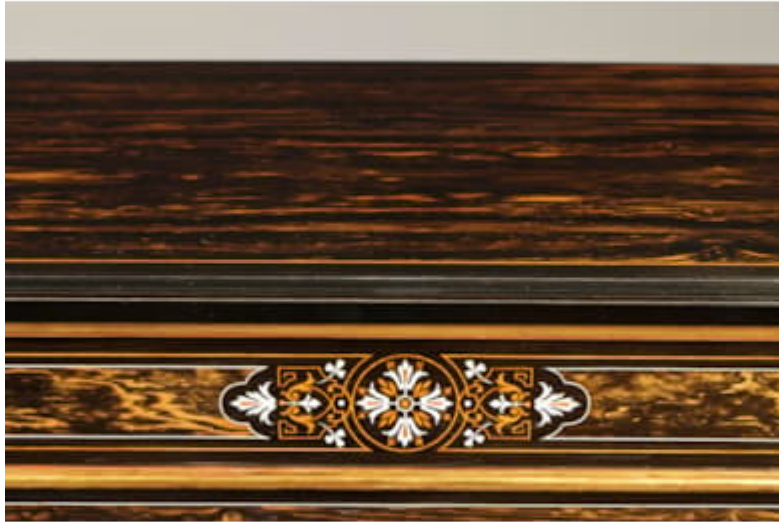

**A FINE DRAWING ROOM CABINET IN THE
MANNER OF JACKSON & GRAHAM**

Dimensions: H: 38 in / 97 cm | W: 48.5 in / 123 cm | D: 18 in / 46 cm

7730

A Fine Drawing Room Cabinet in the Manner of [Jackson & Graham](#)

Constructed in [coromandel](#), and having well executed and designed inlays in ivory, lemon wood, and holly, with gilt wood accents; of arc-en-arbalette form, rising from a plinth base, the central mirrored lockable door housed within inlaid stiles, and enclosing a shelved interior; the open quadrant form shelved ends having plate mirror glass backs. Circa 1870