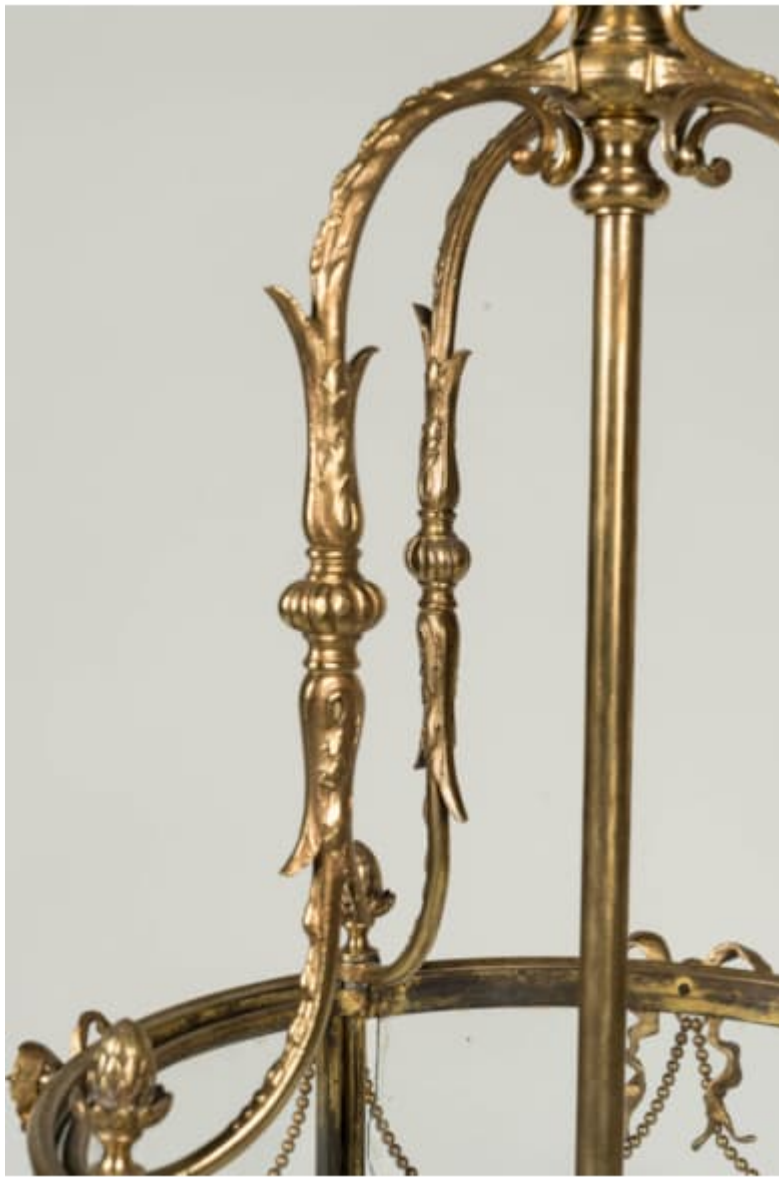

**A GOOD HALL LANTERN IN THE LOUIS XVI
MANNER**

Dimensions: H: 45 in / 114 cm | Dia: 16 in / 41 cm

7423

A Good Hall Lantern in the [Louis XVI](#) Manner

Of circular form, the frame in patinated bronze, cast and chased with a pattern of imbricated laurel leaves, with stud finials below, and pineapples atop, having garlands of running pearl bands; stylised 's' form supports to the ceiling rose; fitted for electricity.