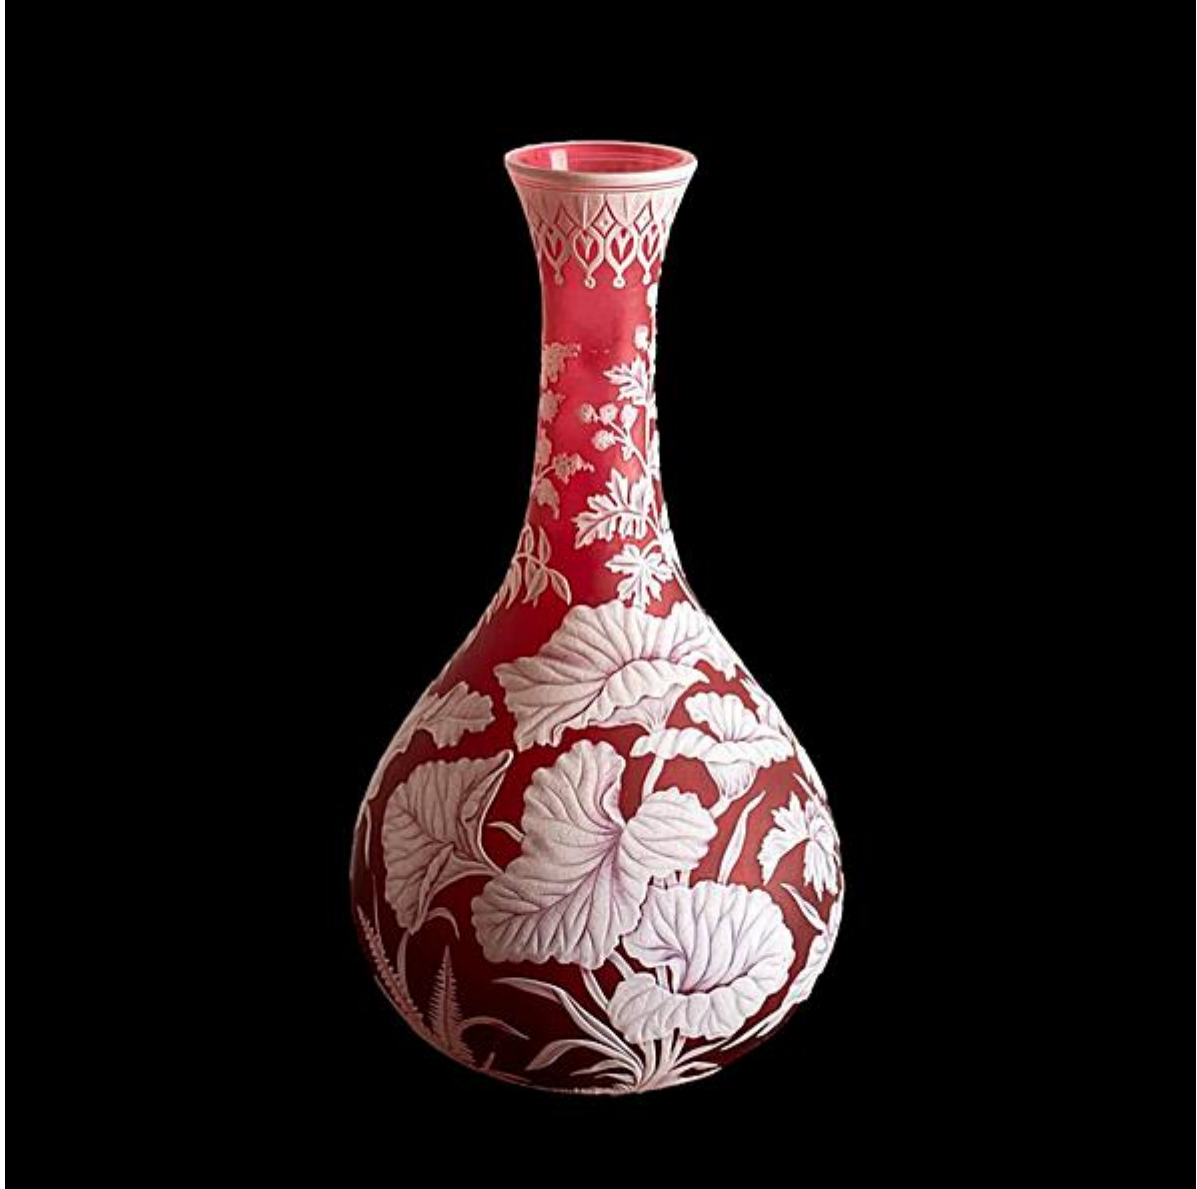

BUTCHOFF
LONDON

XVIII-XIX CENTURY
FURNITURE & DECORATIVE ARTS

**AN ENGLISH CAMEO GLASS VASE OF
IMPRESSIVE SIZE**

Dimensions: H: 15 in / 37.5 cm | Dia: 8 in / 20 cm

9857

Butchoff Antiques, 154 Kensington Church Street, London, W8 4BN
T: 00 44 (0) 20 7221 8174 info@butchoff.com www.butchoff.com

BUTCHOFF
LONDON

XVIII-XIX CENTURY
FURNITURE & DECORATIVE ARTS

An English Cameo Glass Vase of Impressive Size
Almost Certainly by William Northwood

A very rare large English carved cameo glass vase, carefully hand-blown and annealed, before the opal glass surface was acid-etched, revealing the ruby red transparent layer, and a motif of Wood Violet foliage hand-engraved upon the opaque surface.

English, circa 1880

BUTCHOFF
LONDON

XVIII-XIX CENTURY
FURNITURE & DECORATIVE ARTS

Literature:

Comparative Literature:

Grover, Ray, and Lee Grover. *English Cameo Glass*. New York: Crown Publishers, 1980, fig. C332 (p. 380); illustrating a nearly identical example marked "WN."