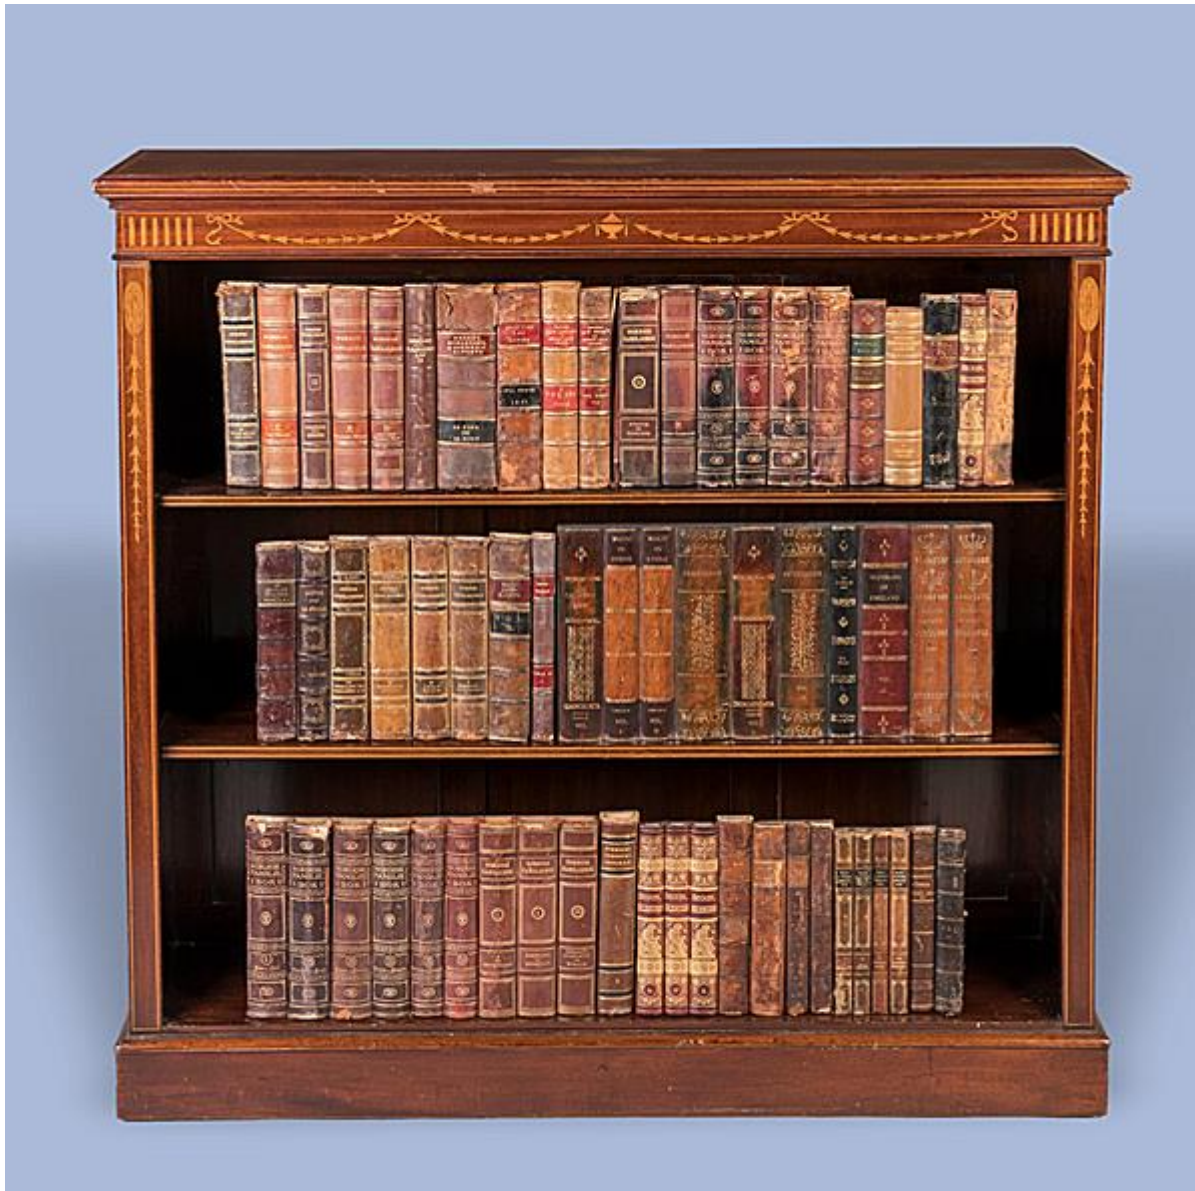

BUTCHOFF
LONDON

XVIII-XIX CENTURY
FURNITURE & DECORATIVE ARTS

**AN OPEN BOOKSHELF INLAID IN THE ADAM
MANNER**

Dimensions: H: 46 in / 116 cm | W: 48 in / 122 cm | D: 12 in / 30 cm

5706

Butchoff Antiques, 154 Kensington Church Street, London, W8 4BN
T: 00 44 (0) 20 7221 8174 info@butchoff.com www.butchoff.com

BUTCHOFF
LONDON

XVIII-XIX CENTURY
FURNITURE & DECORATIVE ARTS

Original Price: £4,850 | Special Offer: £850

Currently in unrestored original condition, please contact us for further information.

An Open Bookshelf Inlaid in the Adam Manner

Of rectangular form, constructed in mahogany, inlaid to the top with a fan patera, the apron decorated with satinwood and sycamore inlaid running harebell swags, with lovers knot bows, centred around a classical urn; and the sides with cross banded satinwood inlay, the front pillars with conforming harebell inlay atop, a patera.